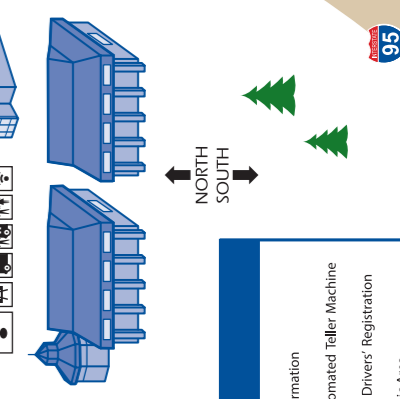

THE OUTLET MALL OF KITTERY

- DXL Destination XL
- Luggage Loft
- Maine Collection

KITTERY PREMIUM OUTLETS (4)

- Aeropostale
- American Eagle Outfitters
- Ann Taylor Factory Store
- Book Warehouse
- Champion
- Children's Place Outlet
- Cole Haan
- Cosmetics Company Store
- Go! Calendars, Toys & Games
- HanesBrands Outlet
- Jockey
- Johnston & Murphy Factory Store
- Levi's Outlet Store
- Lindt Chocolate
- Mainly Fun
- McDonald's
- Motherhood Maternity
- Movado Company Store
- Naturalizer
- New Balance Factory Store
- Nike Factory Store
- Sunglass Hut
- Uniform Destination
- Wilsons Leather
- Yogibo
- Zumiez

KITTERY PREMIUM OUTLETS (3)

- Banana Republic Factory Store
- Gap Factory
- Gap Outlet - Kids & Baby

KITTERY TRADING POST

- Kittery Trading Post
- Brand names such as...
  Canada Goose, Patagonia, Dansko, Birkenstock, The North Face, Carhartt, Merrell & many more.

OUTLETS AT KITTERY I

- Ameridown Factory Outlet
- Bass Factory Outlet
- Boston Sports Cave/Moose Stash
- Carter's Babies and Kids
- Christopher & Banks Outlet
- HanesBrands Outlet
- Le Creuset
- Loft Outlet
- Lucky Brand Jeans
- OshKosh B'Gosh

Outlets at Kittery Management Office/ Customer Service

- Restrooms
- Motorcoach Parking
- WiFi
- Restaurant
- Information
- Automated Teller Machine
- Bus Drivers' Registration
- Picnic Area

MAP LEGEND

- Restrooms
- Motorcoach Parking
- WiFi
- Restaurant
- Information
- Automated Teller Machine
- Bus Drivers' Registration
- Picnic Area

NORTH
SOUTH

OUTLETS AT KITTERY II

- Brooks Brothers Factory Store
- Crocs
- Nautica
- Talbots
- Villeroy & Boch Factory Store

KITTERY OUTLET CENTER

- Crata and Barrel
- Dressbarn
- Famous Footwear
- Lane Bryant
- lululemon athletica
- Thai and I Restaurant
- Van Heusen

KITTERY PLACE

- Bank of America
- Burger King
- Corningware Corelle & more
- Lenox
- Under Armour

BURGER KING

KITTERY PREMIUM OUTLETS (2)

- Ecco
- Express Factory Outlet
- Saucony
- Yankee Candle

WEATHERVANE SEAFOOD RESTAURANTS AND SHOPS

- Starbucks Coffee
- Weathervane Seafood Restaurant
- Woodland Farms Brewery

KITTERY PREMIUM OUTLETS (1)

- Calvin Klein
- CrewCuts
- J-Crew Factory
- Polo Ralph Lauren Factory Store
- Swarovski

MAINE GATE OUTLETS

- Barbour Outlet
- Eddie Bauer Outlet
- Orvis Outlet

KITTERY, ROUTE 1 NORTH